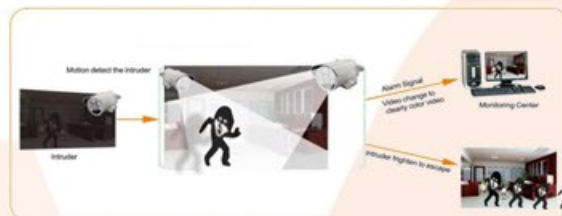

SONY Exmor

2.0MP
1080p
48IR
3.6mm

VC-AHD-1080S48M

SONY Exmor

1.3MP
960p
2IR(B)
3.6mm

VC-AHD-960AC2K

Strong LED light irradiating the intruder

Applications

Places need to frighten intruder
Places need higher quality color video recording at night
Places need light and energy saving.

ONVIF

**AHD Series
Analog HD**

**HD
720P VIDEO**

**Full HD
1920x1080**

720p/960p AHD: